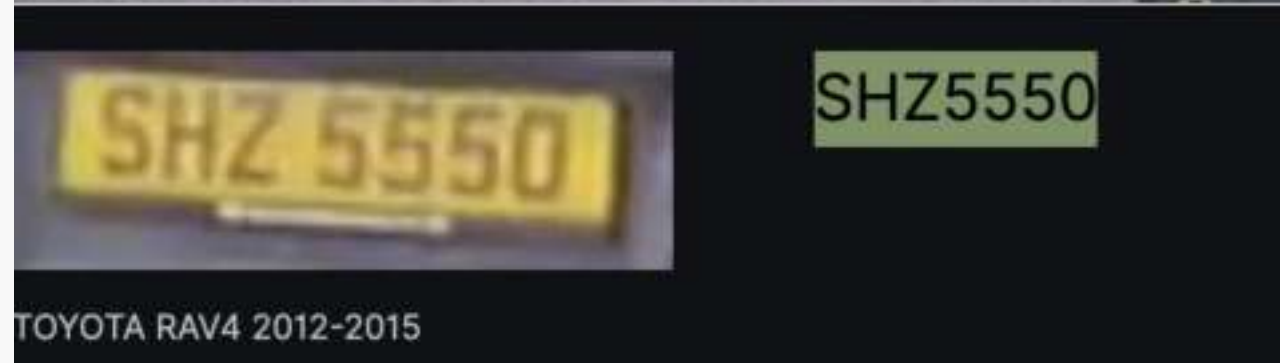

Reconhecimento de Placa de Veículos

- Alta precisão
- Funciona em baixa visibilidade
- 55 países com suporte Marca e modelo do carro
- Automação de Portões.